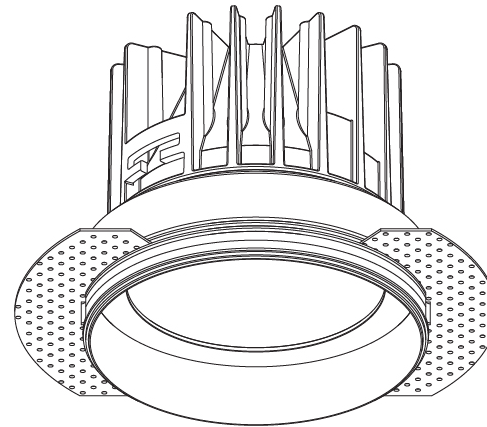

PHYSICAL

Shape: Round
Diameter (mm): 130
Diameter (in): 5 1/8
Height (mm): 122
Height (in): 4 13/16
Ceiling Thickness (mm): 10 / 12.5 / 15
Ceiling Thickness (in): 3/8 or 1/2 or 9/16
Min. Recessing Depth (mm): 130
Min. Recessing Depth (in): 5 1/8
Light Distribution: Downlight
Weight (kg): 0.882
Weight (lbs): 1.944
Fixture Finish: SSR / BKV / CWI / CRY / HAB / UFT / ITA / RUA / FTG / MYG / LOD / PUS / FRO / FUP / KIA / POP / BLS / SPG / MEY / GOH / GUM / CHC / COM / ABZ / JAG / OBR / MOS / ROR
Fixture Material: Aluminum Die Cast
Cut-out Measurements: 142mm / 5 9/16"
Upon Request: Unique Sizes Unique Ceiling Thickness

ELECTRICAL

Lamp Type: LED (Zhaga Standard)
Input Wattage (W): 28.6
Total Output Wattage (W): 26.4
Dimming: Tri-Mode (Non-Dimming and Phase Dimming (120Vac only) and 0-10V Dimming)
Driver Included: No
Driver Location: Recessed Housing
Driver Type: Constant Current - Universal
Driver Class: Class 2
Housing: See components
Input Voltage (V): 120 - 277
Constant Current (MA): 700

LED

Color Temperature (°K): 2700 / 3000 / 3500 / 4000
Max. Delivered Lumen (lm): 2282 / 2340 / 2436 / 2486
CRI: >90 CRI
Lamp Life (hrs): 50000

OPTICAL

Reflector°: 12 / 24 / 40

RATINGS AND CERTIFICATIONS

Certified By: Certified for North American Standards
IP rating: IP20
Upon Request: Special Beam Angles

122mm 4 13/16"

Ø 130mm 5 1/8"

Ø 190mm 7 1/2"